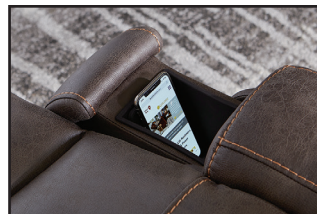

Titan
PR448

Comfort Zone™
by GOLDEN

The Titan is medium-sized and offers a stylish, overstuffed seamed back design, plush chaise pad, and numerous standard features providing hours of unmatched comfort. Your positioning options are endless with our 4-Zone Comfort Zone Positioning System, which includes our patented MaxiComfort® Positioning, adjustable headrest and adjustable lumbar all operated by our programmable AutoDrive™ hand control. Other features include a built-in cup holder, wireless smartphone charger, and accessory mount with a table, conveniently located in the open arm design. Also standard is an additional USB charging port for your phone or table located on the side of the chair.

The Titan comes standard with the following comfort and convenience features:

Adjustable Headrest and Lumbar

Accessory Mount with Removable Table

Built-in Cup Holder

Wireless Smartphone Charger

USB Charging Port